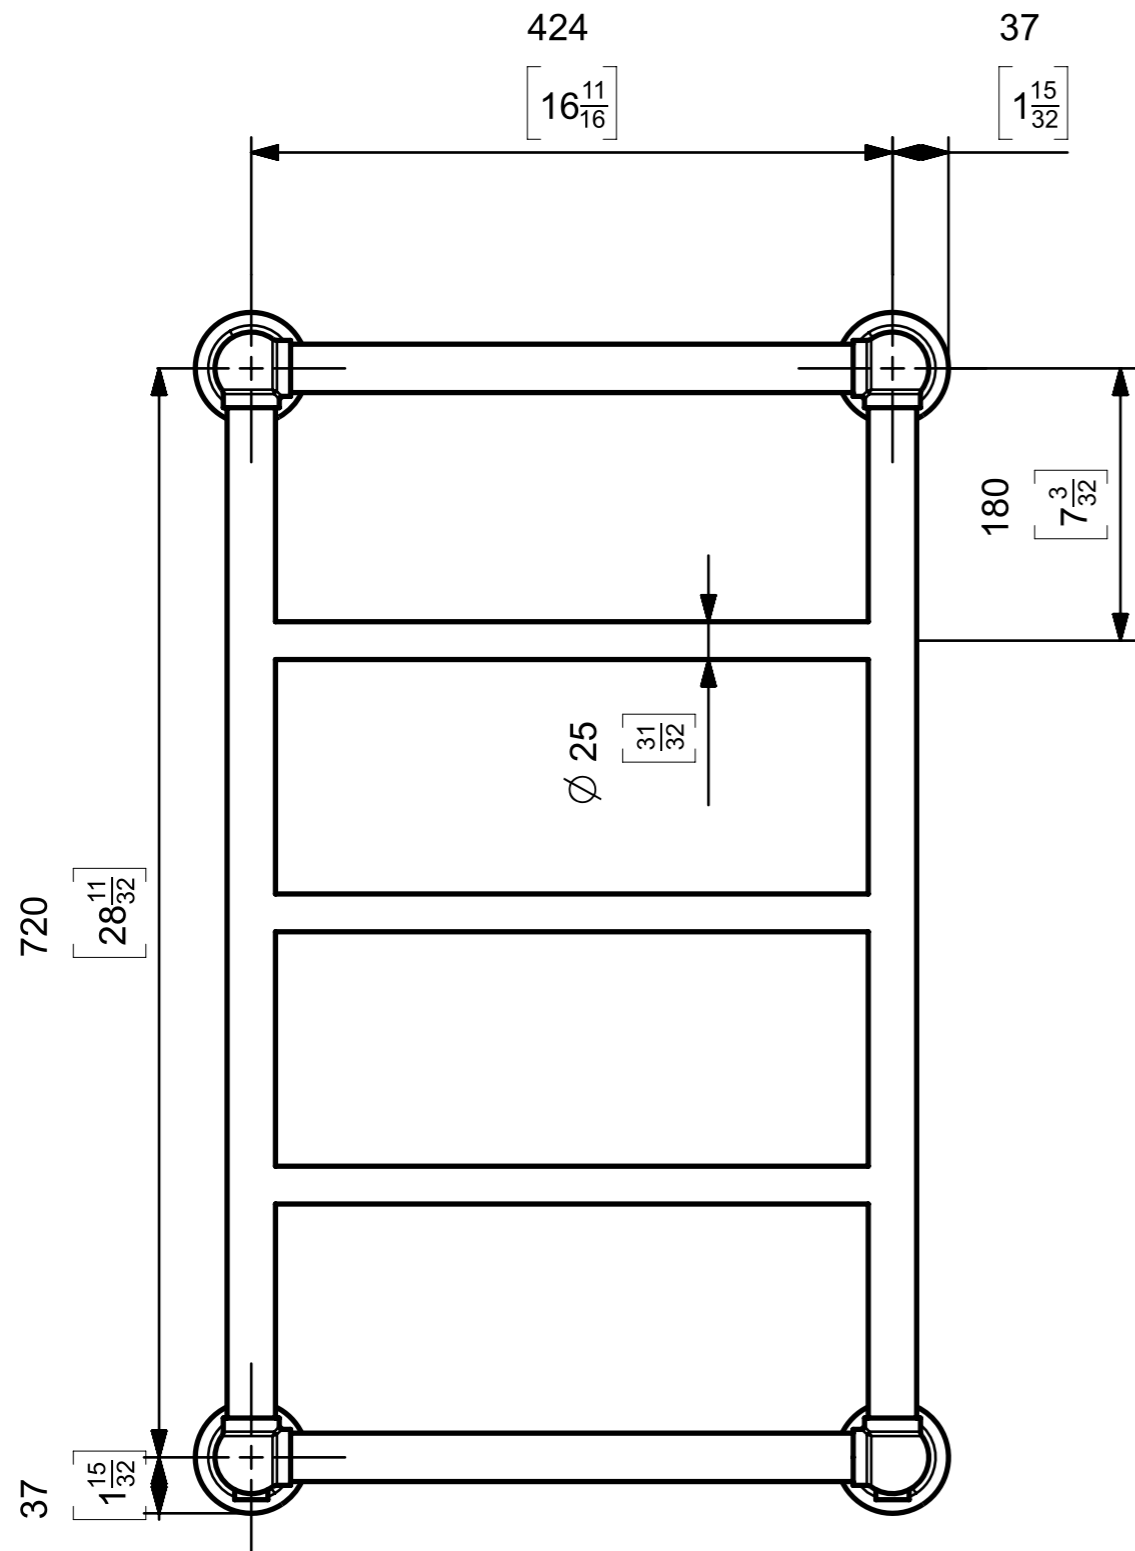

Notes
 Dual dimensions are given in millimetres followed by [inches].
 Castrads Ltd, not to be reproduced without written consent.

Responsible dept. Product	Technical reference: J. Riley	Document type Dimensions Drawing	Document status Public Release	Material Steel	Weight KG	Scale 1:5
Castrads Est. 2006	Created by: J. Riley	Title, supplementary title Elara 5 Bathroom Towel Radiator		ELA-5-794x498_EN_dwg		
	Approved by: J. Riley	Rev. A	Date of Issue 06.10.2023	Lang. en	Sheet 1/1	