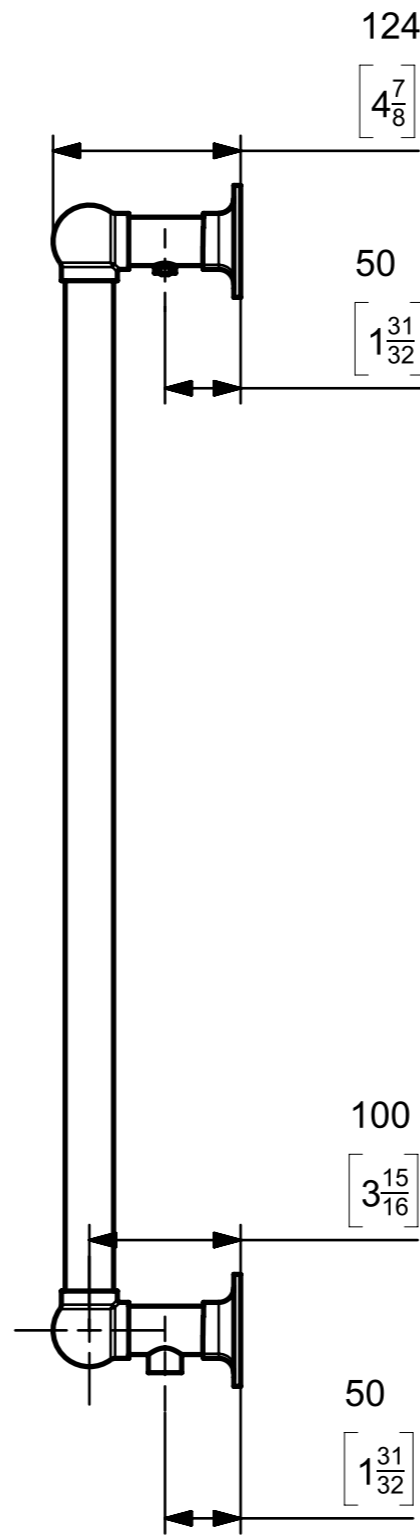

Notes
 Dual dimensions are given in millimetres followed by [inches].
 Castrads Ltd, not to be reproduced without written consent.

Responsible dept. Product	Technical reference: J. Riley	Document type Dimensions Drawing	Document status Public Release	Material Steel	Weight KG	Scale 1:5
Castrads Est. 2006	Created by: J. Riley	Title, supplementary title Elara 5 Bathroom Towel Radiator		ELA-5-794x498_EN_dwg		
	Approved by: J. Riley	Rev. A	Date of Issue 06.10.2023	Lang. en	Sheet 1/1	