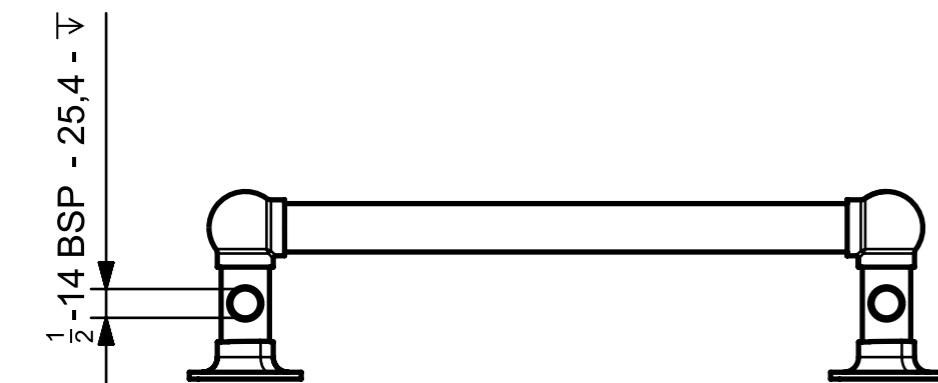

Notes
 Dual dimensions are given in millimetres followed by [inches].
 Castrads Ltd, not to be reproduced without written consent.

Responsible dept. Product	Technical reference: J. Riley	Document type Dimensions Drawing	Document status Public Release	Material Steel	Weight KG	Scale 1:5
Castrads Est. 2006	Created by: J. Riley	Title, supplementary title Elara 5 Bathroom Towel Radiator		ELA-5-794x498_EN_dwg		
	Approved by: J. Riley	Rev. A	Date of Issue 06.10.2023	Lang. en	Sheet 1/1	