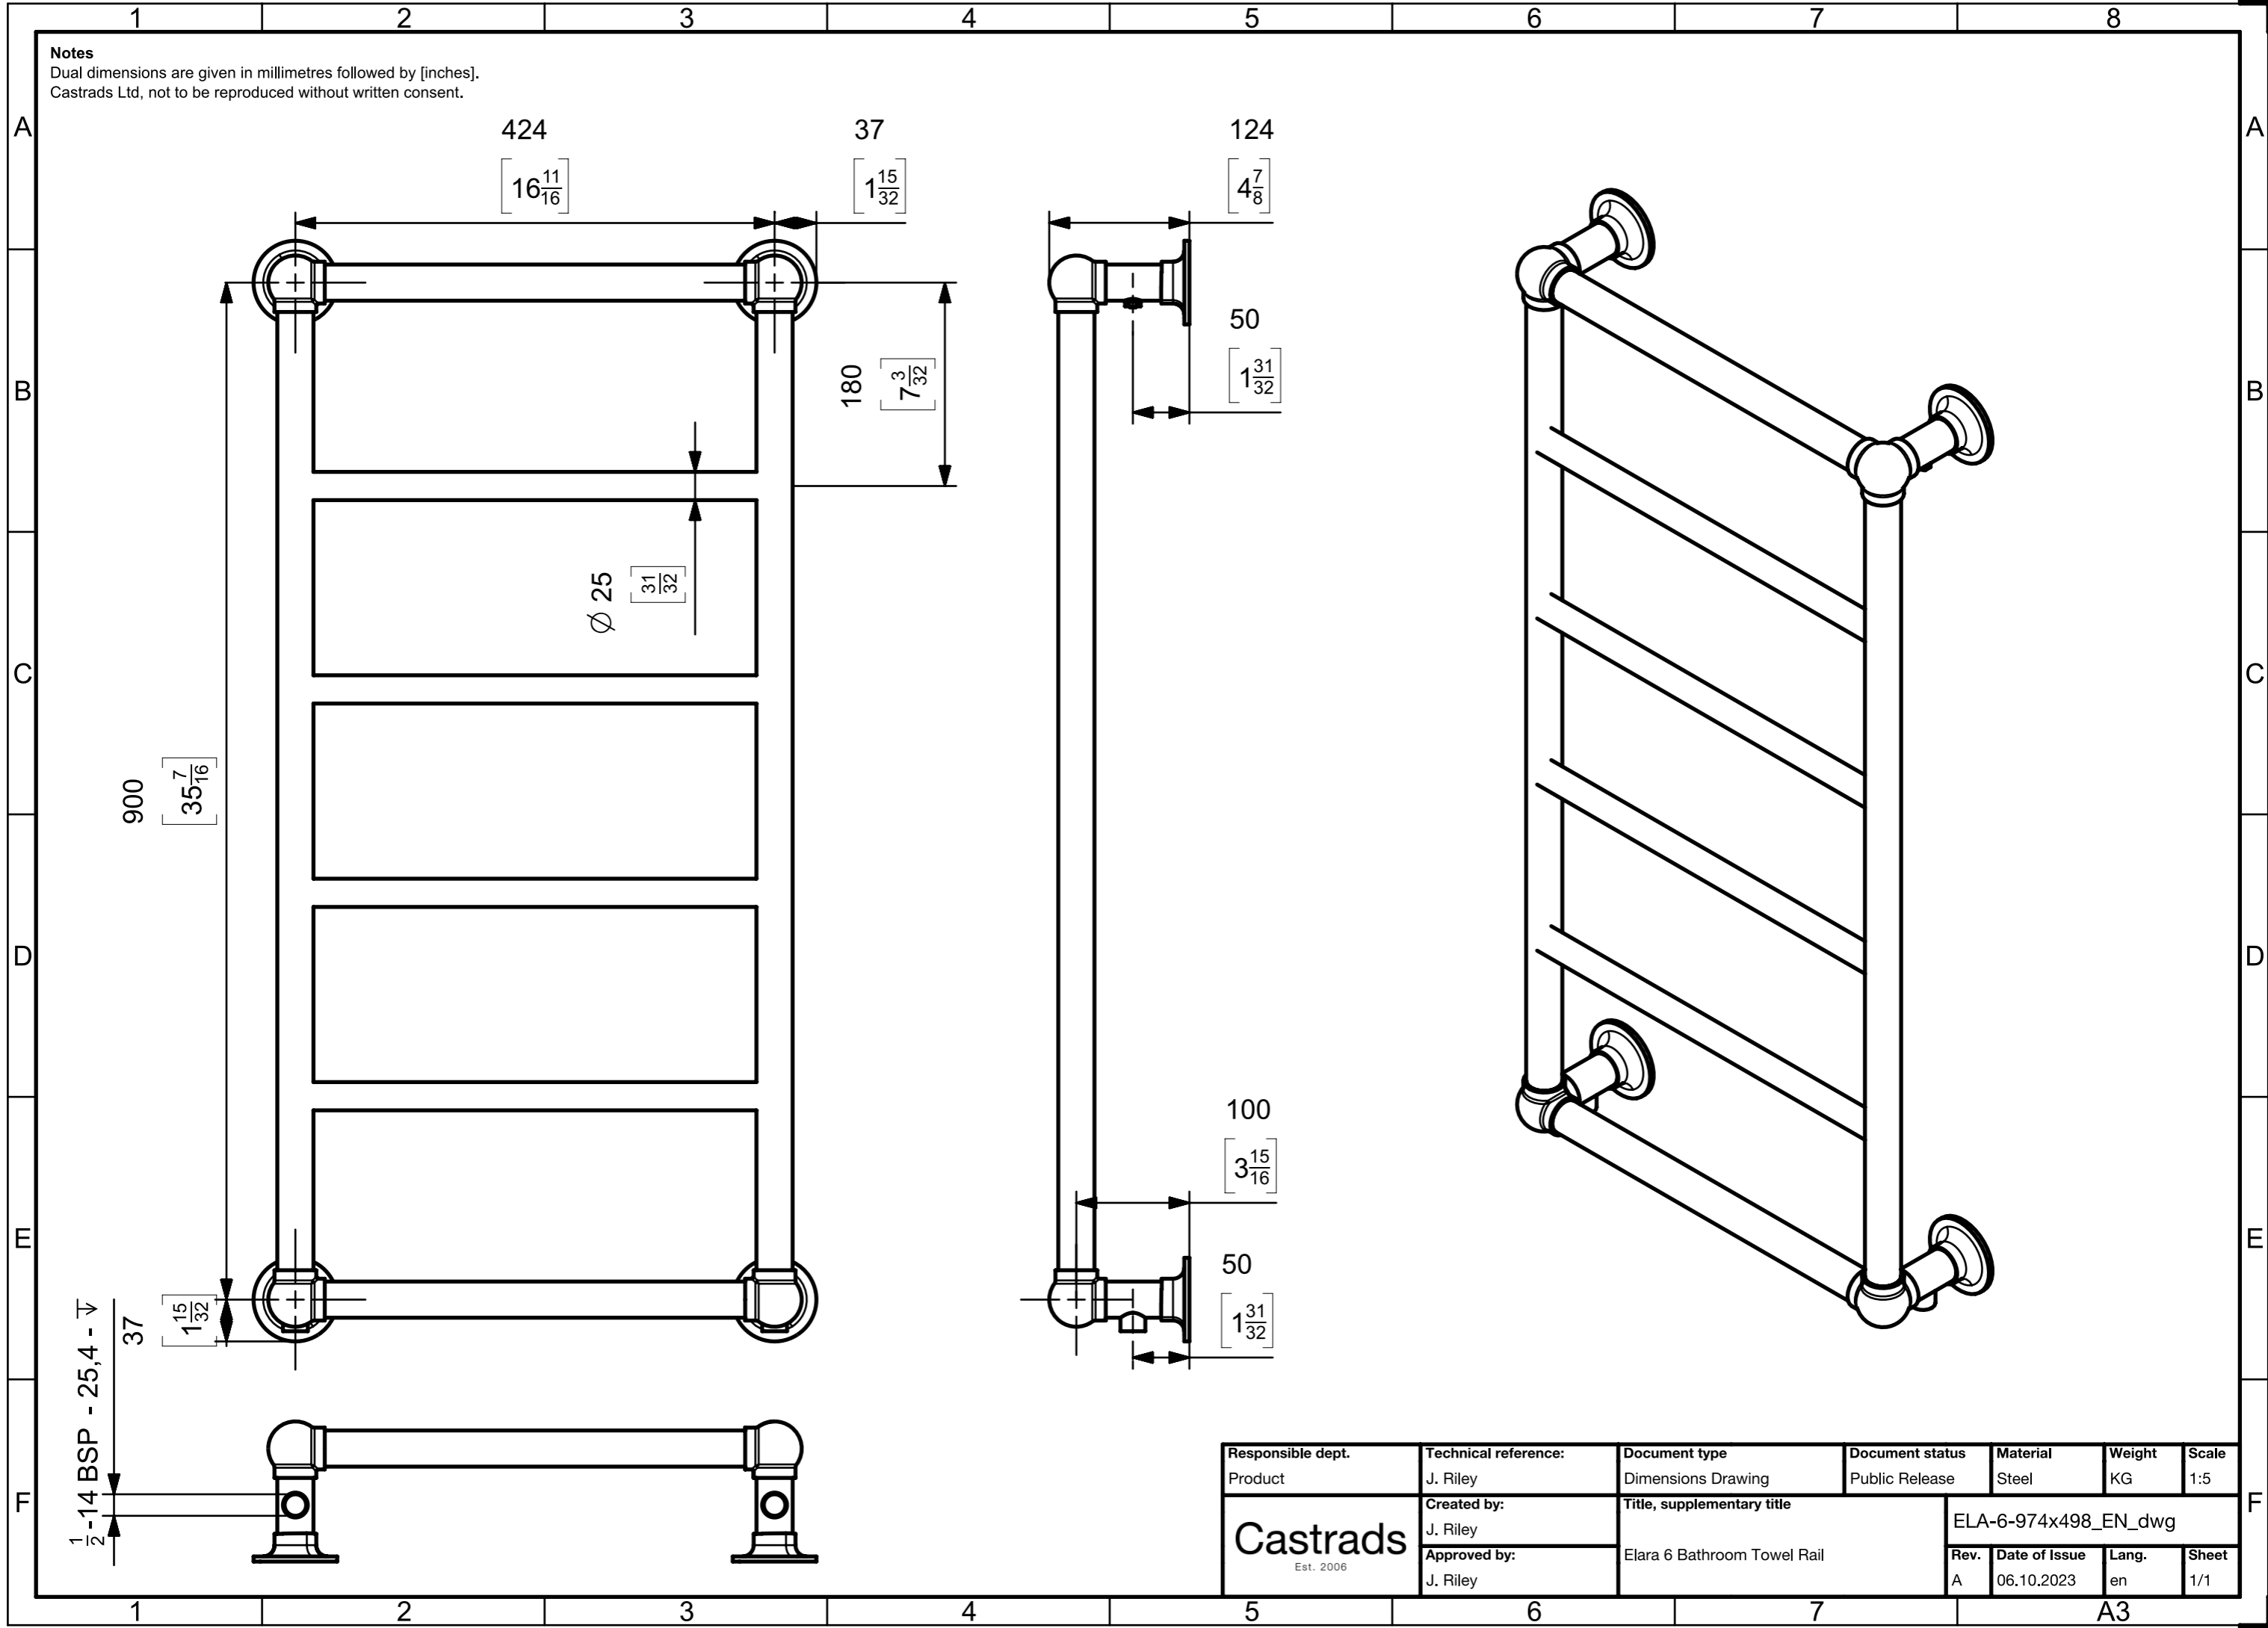

Notes
 Dual dimensions are given in millimetres followed by [inches].
 Castrads Ltd, not to be reproduced without written consent.

Responsible dept.	Technical reference:	Document type	Document status	Material	Weight	Scale
Product	J. Riley	Dimensions Drawing	Public Release	Steel	KG	1:5
Castrads Est. 2006	Created by:	Title, supplementary title		ELA-6-974x498_EN_dwg		
	J. Riley	Elara 6 Bathroom Towel Rail		Rev.	Date of Issue	Lang.
	Approved by:			A	06.10.2023	en
	J. Riley					Sheet 1/1