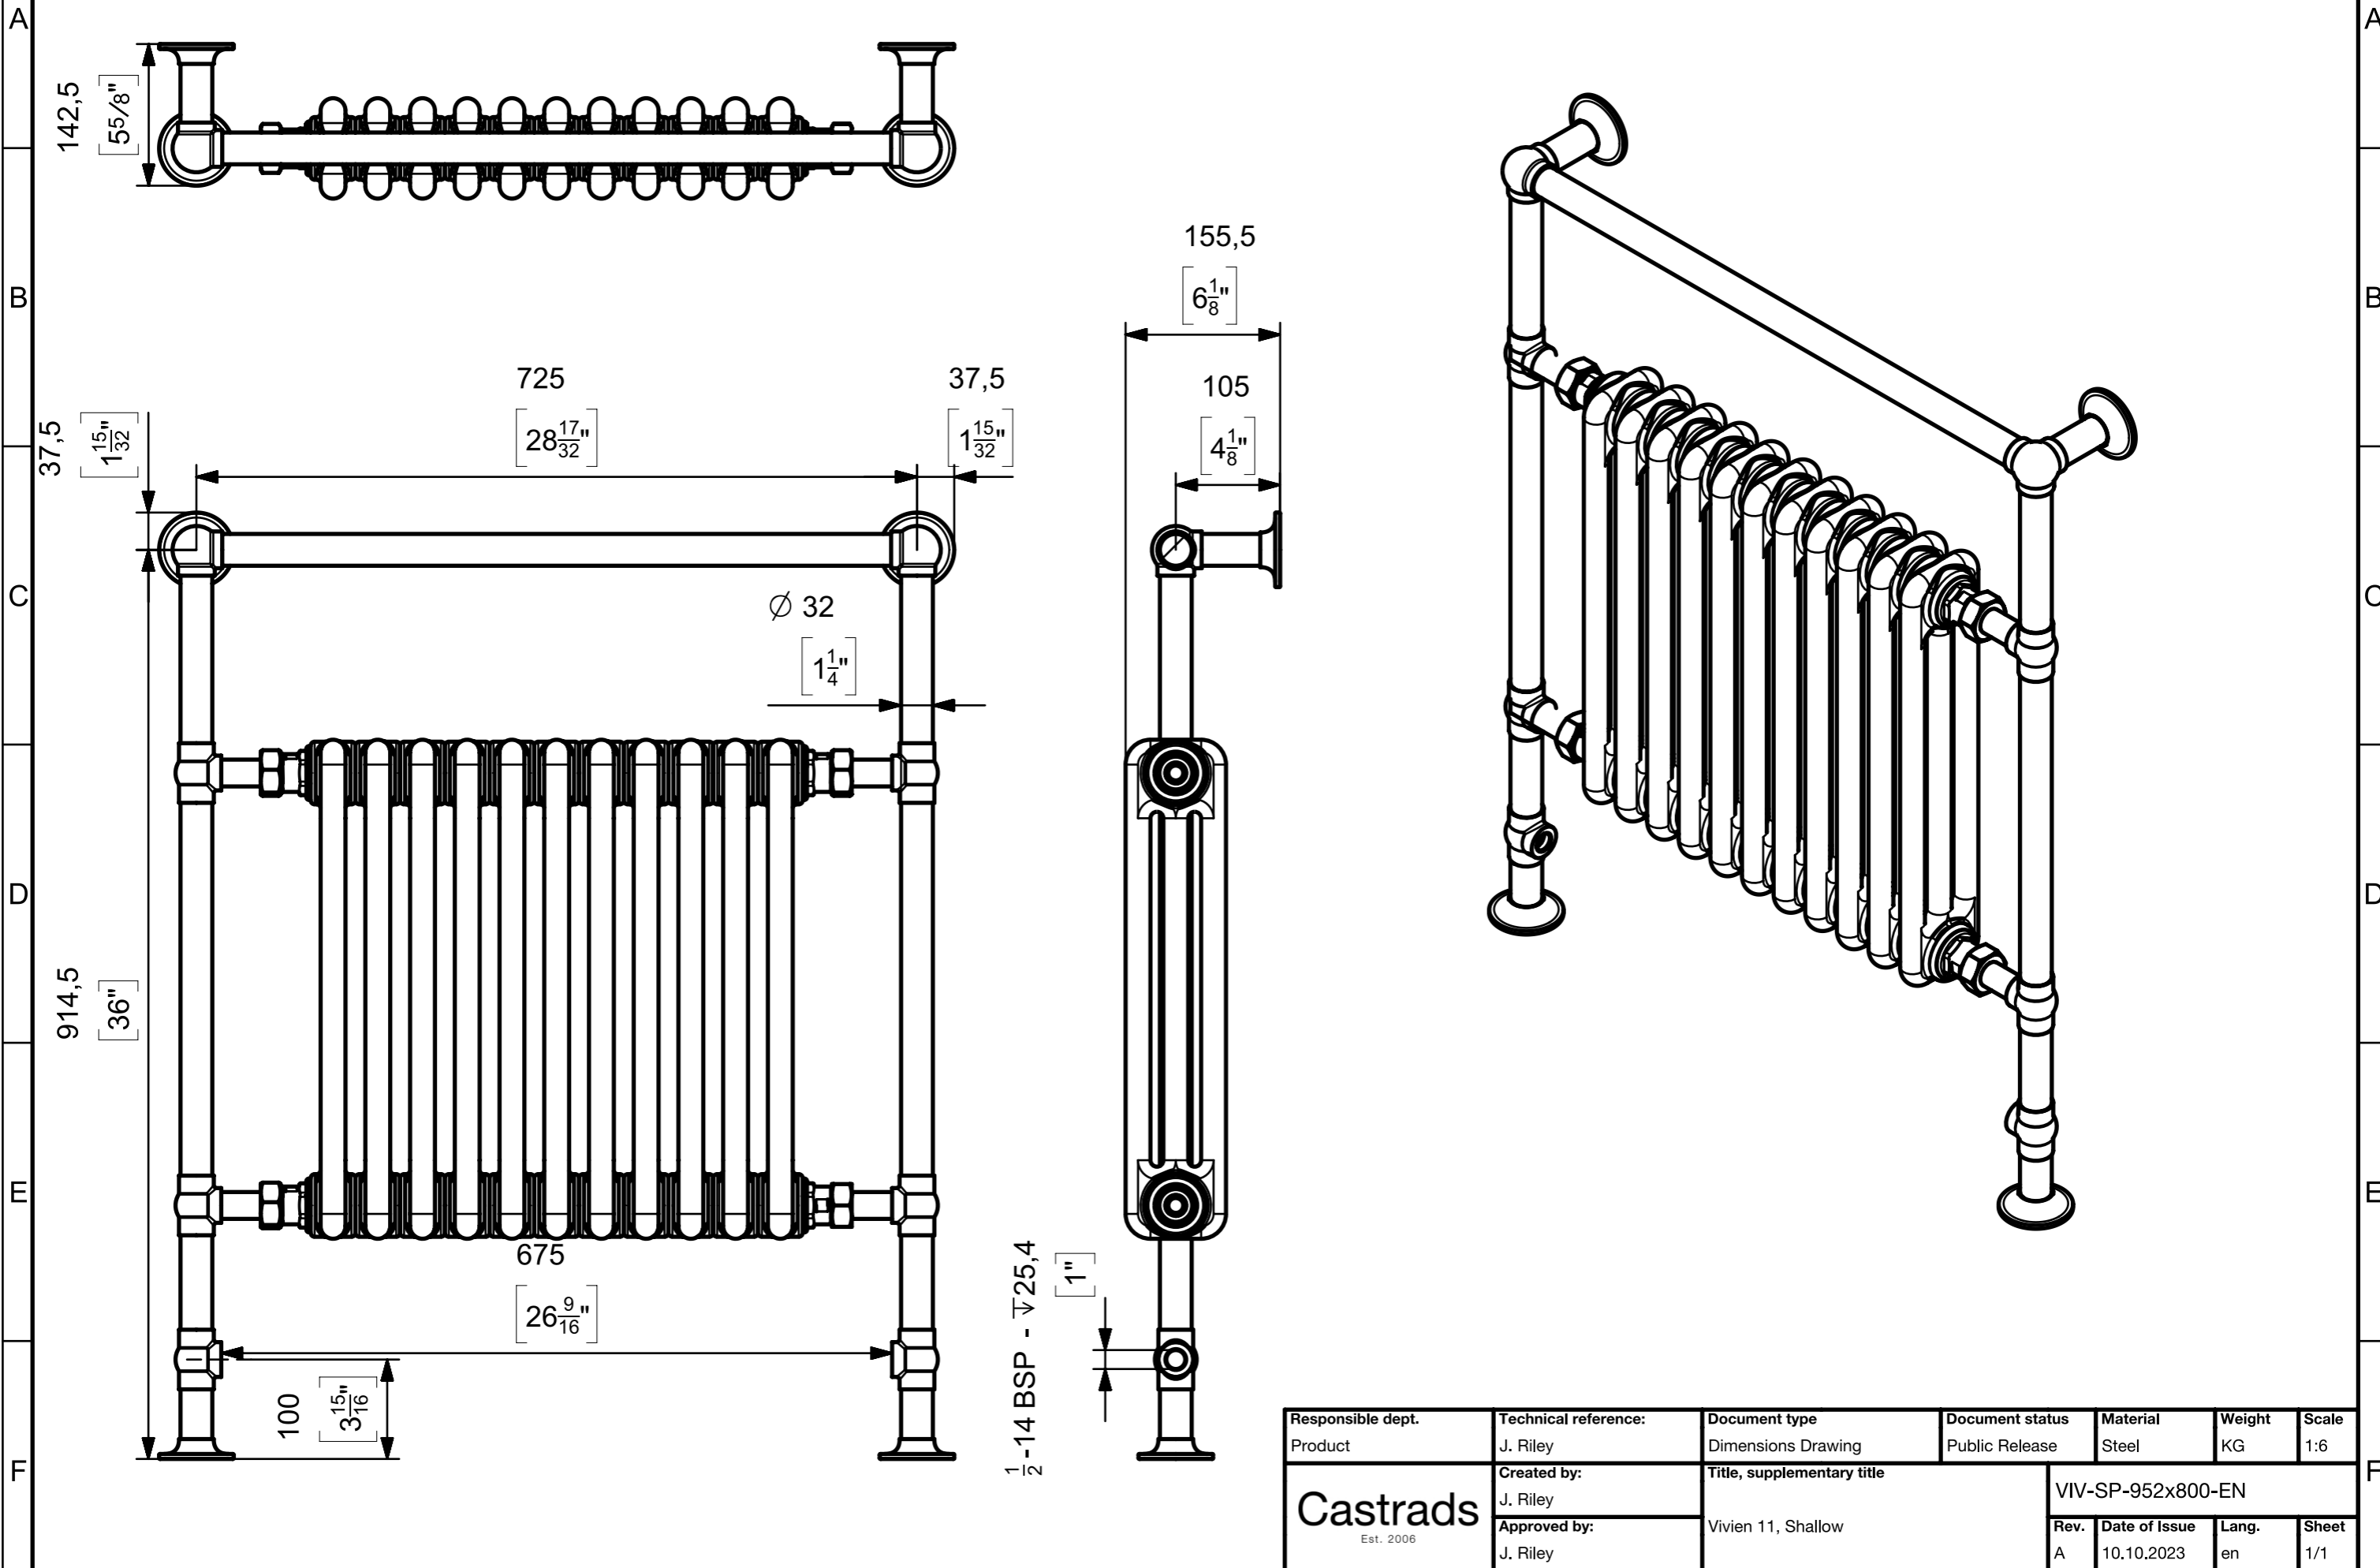

Notes
 Dual dimensions are given in millimetres followed by [inches].
 Castrads Ltd, not to be reproduced without written consent.

Responsible dept. Product	Technical reference: J. Riley	Document type Dimensions Drawing	Document status Public Release	Material Steel	Weight KG	Scale 1:6
Castrads Est. 2006	Created by: J. Riley	Title, supplementary title Vivien 11, Shallow		VIV-SP-952x800-EN		
	Approved by: J. Riley			Rev. A	Date of Issue 10.10.2023	Lang. en