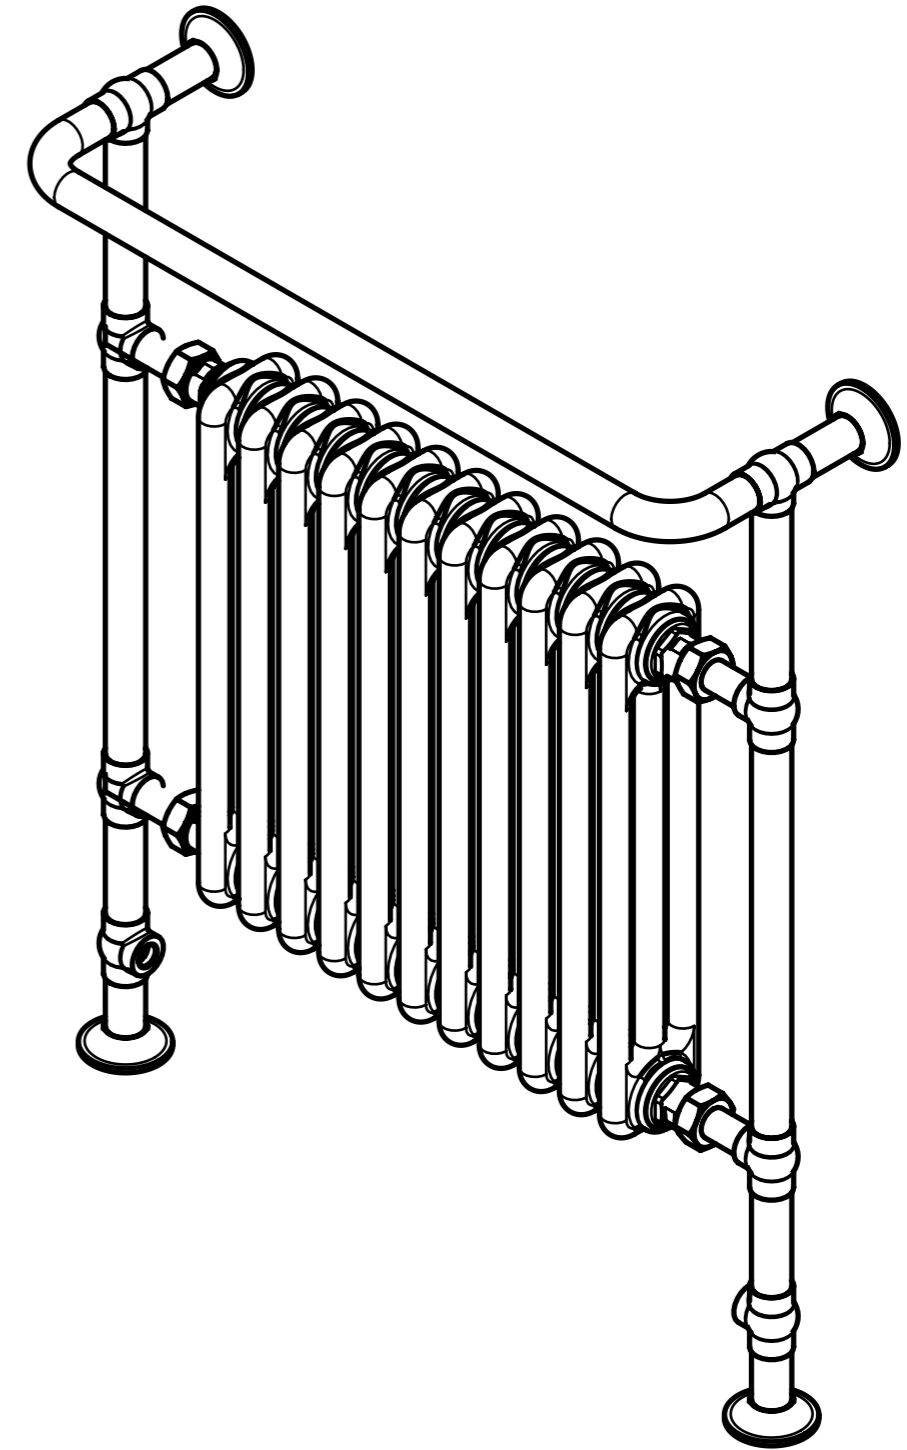

Notes
 Dual dimensions are given in millimetres followed by [inches].
 Castrads Ltd, not to be reproduced without written consent.

Responsible dept.	Technical reference:	Document type	Document status	Material	Weight	Scale
Product	J. Riley	Dimensions Drawing	Public Release	Steel	KG	1:6
Castrads Est. 2006	Created by:	Title, supplementary title		VIV-TB-952x800-EN		
	J. Riley	Vivien 11 Bathroom Towel Rail		Rev.	Date of Issue	Lang.
	Approved by:			A	09.10.2023	en
	J. Riley					1/1