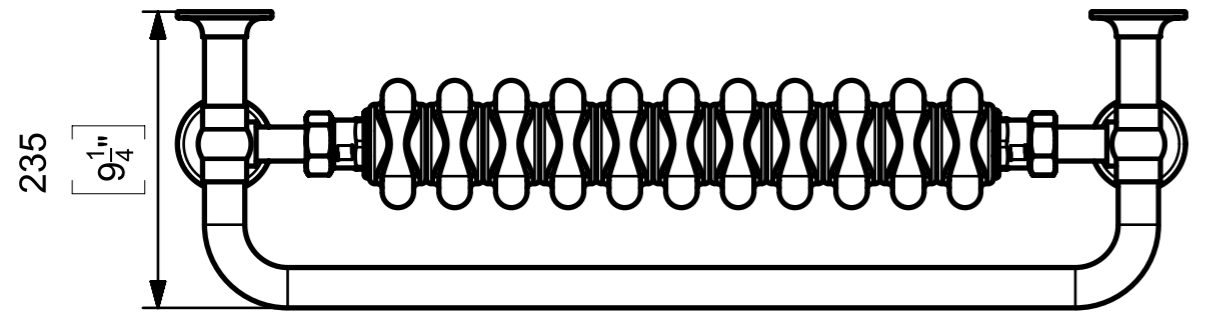

Notes
 Dual dimensions are given in millimetres followed by [inches].
 Castrads Ltd, not to be reproduced without written consent.

Responsible dept.	Technical reference:	Document type	Document status	Material	Weight	Scale
Product	J. Riley	Dimensions Drawing	Public Release	Steel	KG	1:6
Castrads Est. 2006	Created by:	Title, supplementary title		VIV-TB-952x800-EN		
	J. Riley	Vivien 11 Bathroom Towel Rail		Rev.	Date of Issue	Lang.
	Approved by:			A	09.10.2023	en
	J. Riley					1/1