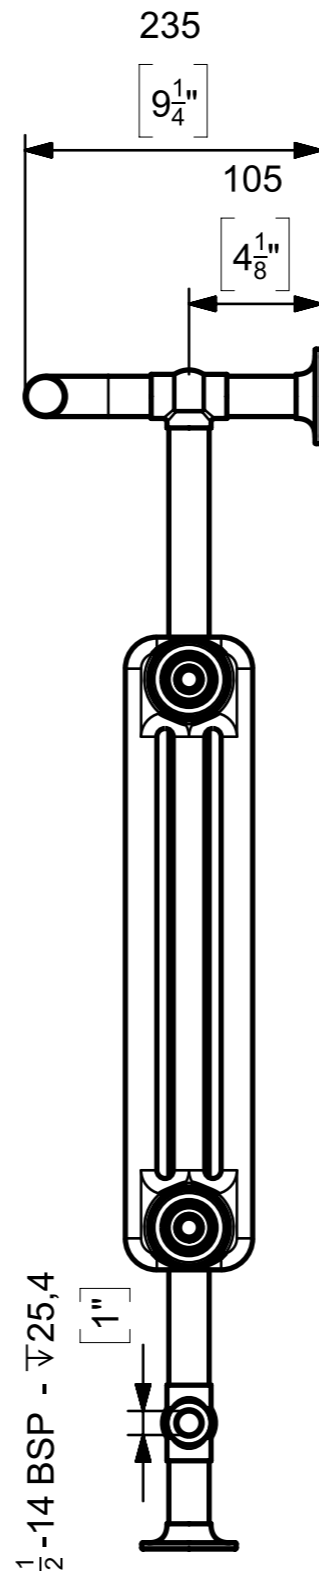

Notes
 Dual dimensions are given in millimetres followed by [inches].
 Castrads Ltd, not to be reproduced without written consent.

Responsible dept.	Technical reference:	Document type	Document status	Material	Weight	Scale
Product	J. Riley	Dimensions Drawing	Public Release	Steel	KG	1:6
Castrads Est. 2006	Created by:	Title, supplementary title		VIV-TB-952x800-EN		
	J. Riley	Vivien 11 Bathroom Towel Rail		Rev.	Date of Issue	Lang.
	Approved by:			A	09.10.2023	en
	J. Riley					1/1