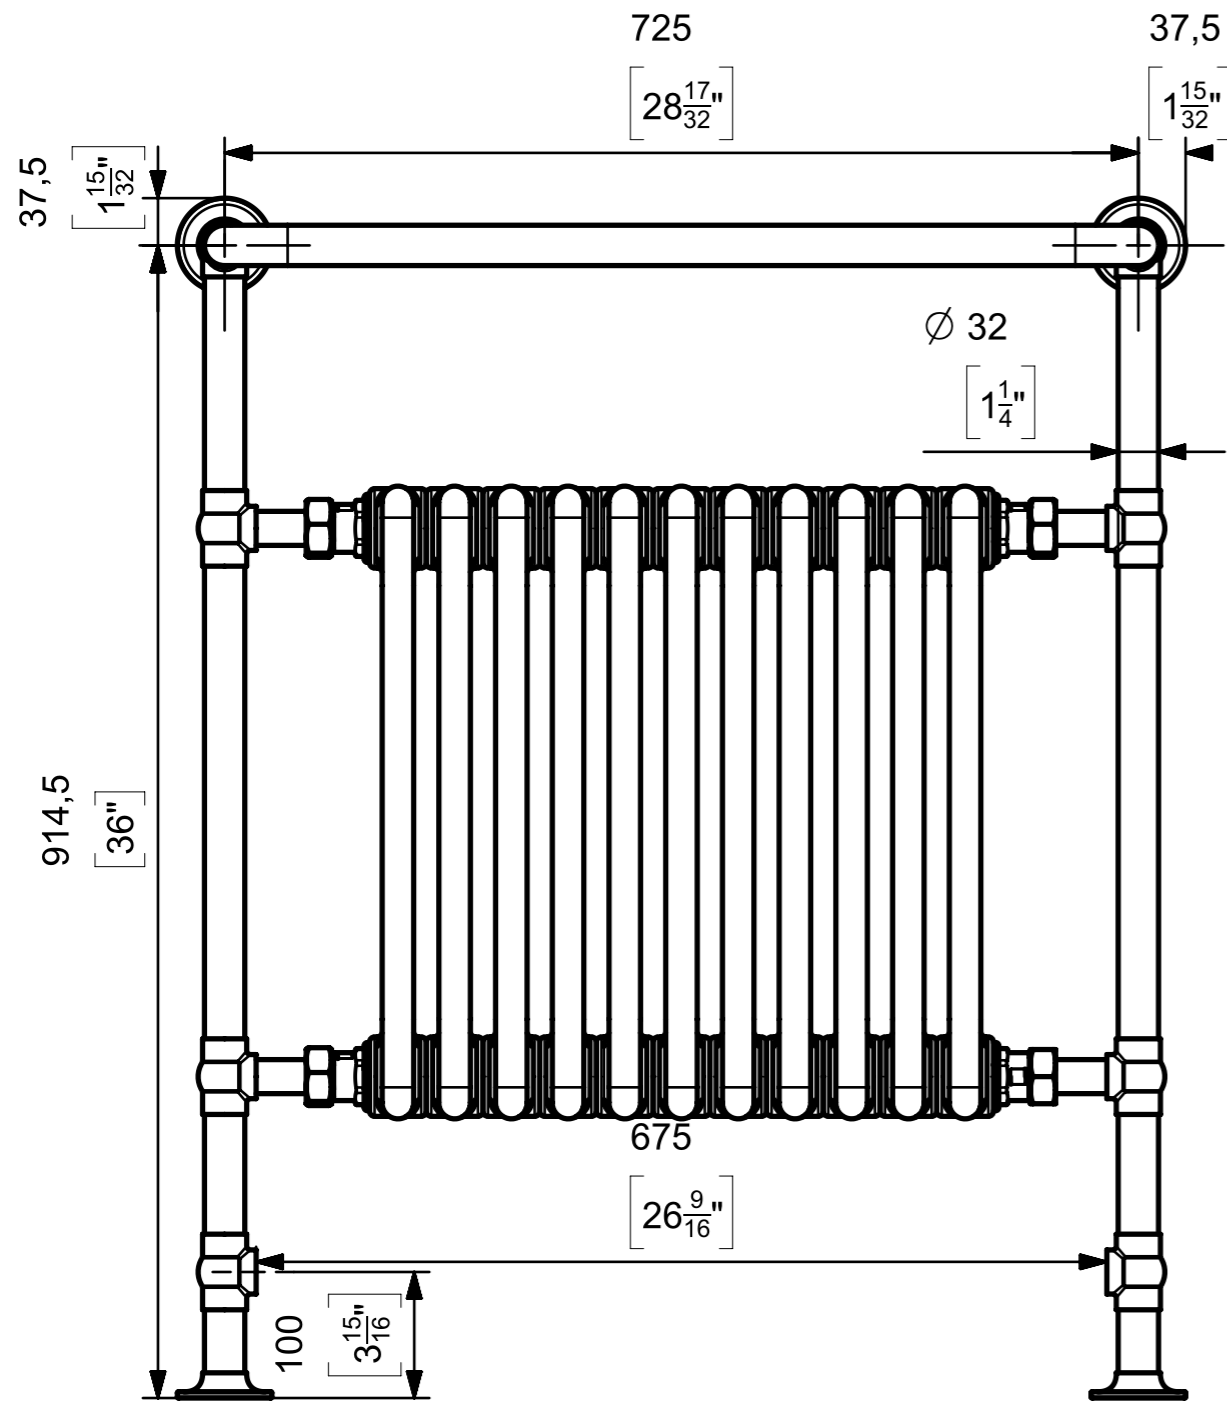

Notes
 Dual dimensions are given in millimetres followed by [inches].
 Castrads Ltd, not to be reproduced without written consent.

Responsible dept.	Technical reference:	Document type	Document status	Material	Weight	Scale
Product	J. Riley	Dimensions Drawing	Public Release	Steel	KG	1:6
Castrads Est. 2006	Created by:	Title, supplementary title		VIV-TB-952x800-EN		
	J. Riley	Vivien 11 Bathroom Towel Rail		Rev.	Date of Issue	Lang.
	Approved by:			A	09.10.2023	en
	J. Riley					1/1