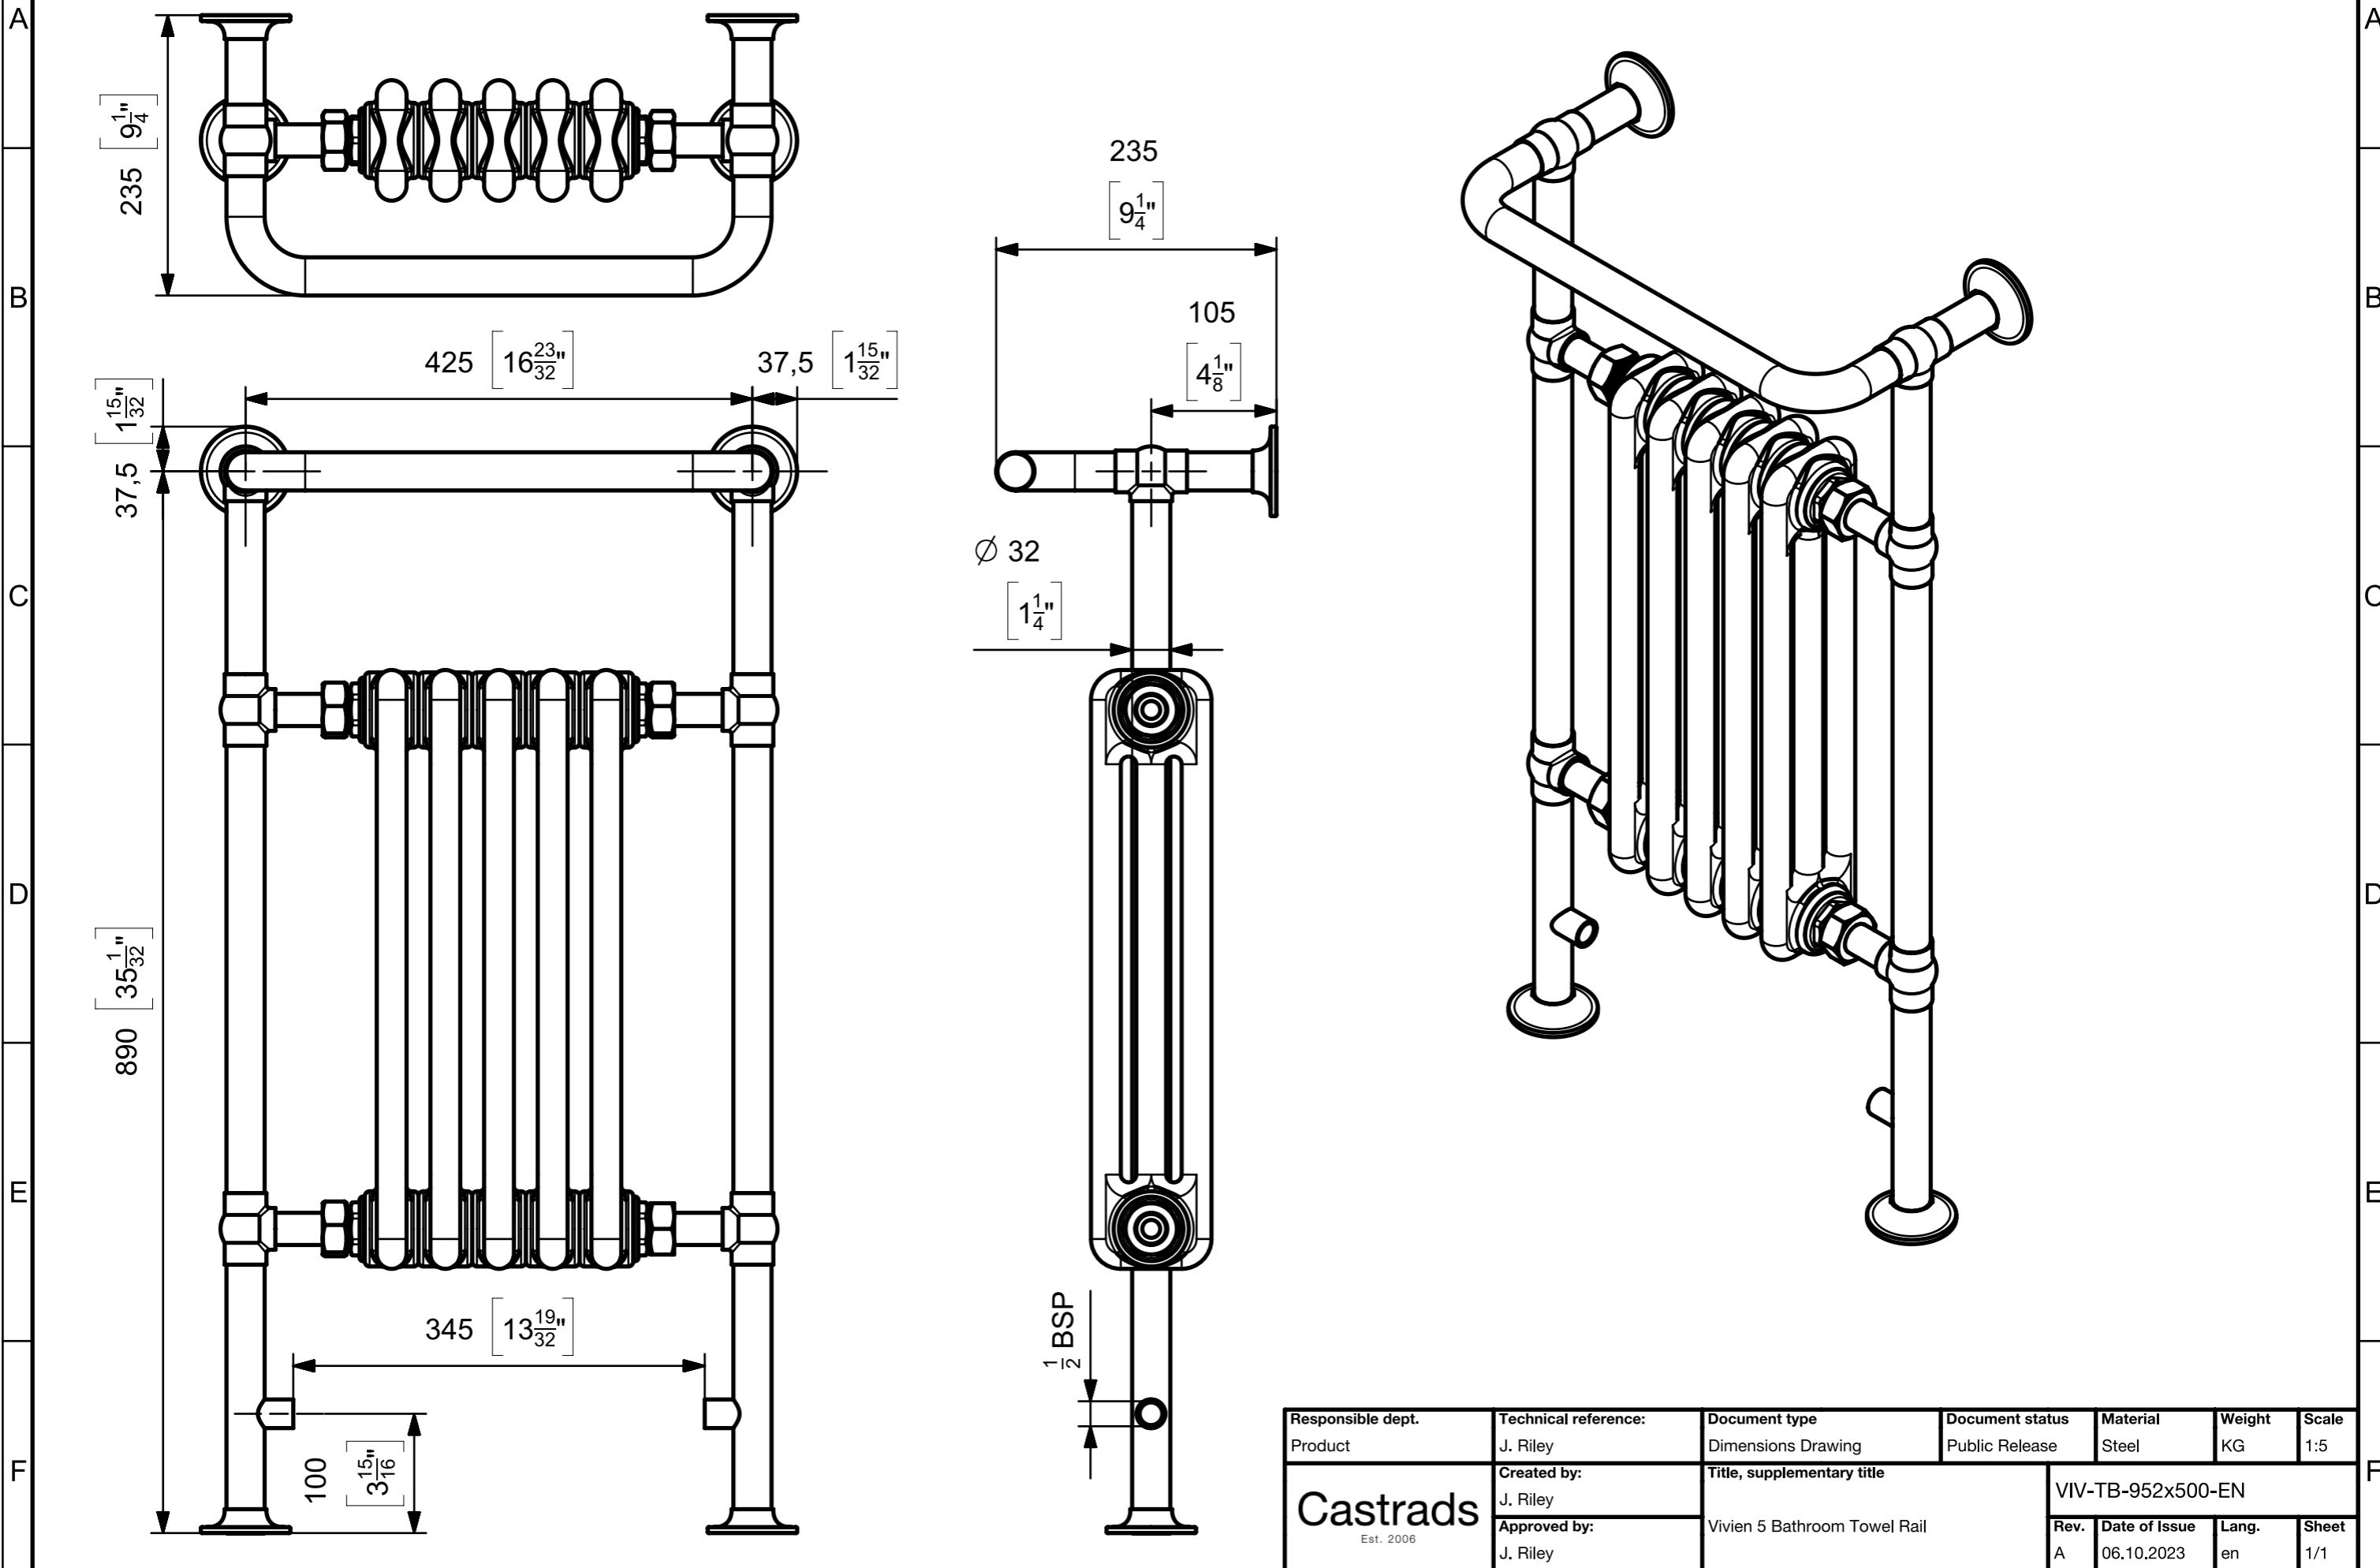

**Notes**  
 Dual dimensions are given in millimetres followed by [inches].  
 Castrads Ltd, not to be reproduced without written consent.

Responsible dept.	Technical reference:	Document type	Document status	Material	Weight	Scale
Product	J. Riley	Dimensions Drawing	Public Release	Steel	KG	1:5
<b>Castrads</b> Est. 2006	Created by:	Title, supplementary title		VIV-TB-952x500-EN		
	J. Riley	Vivien 5 Bathroom Towel Rail		Rev.	Date of Issue	Lang.
	Approved by:			A	06.10.2023	en
	J. Riley					1/1