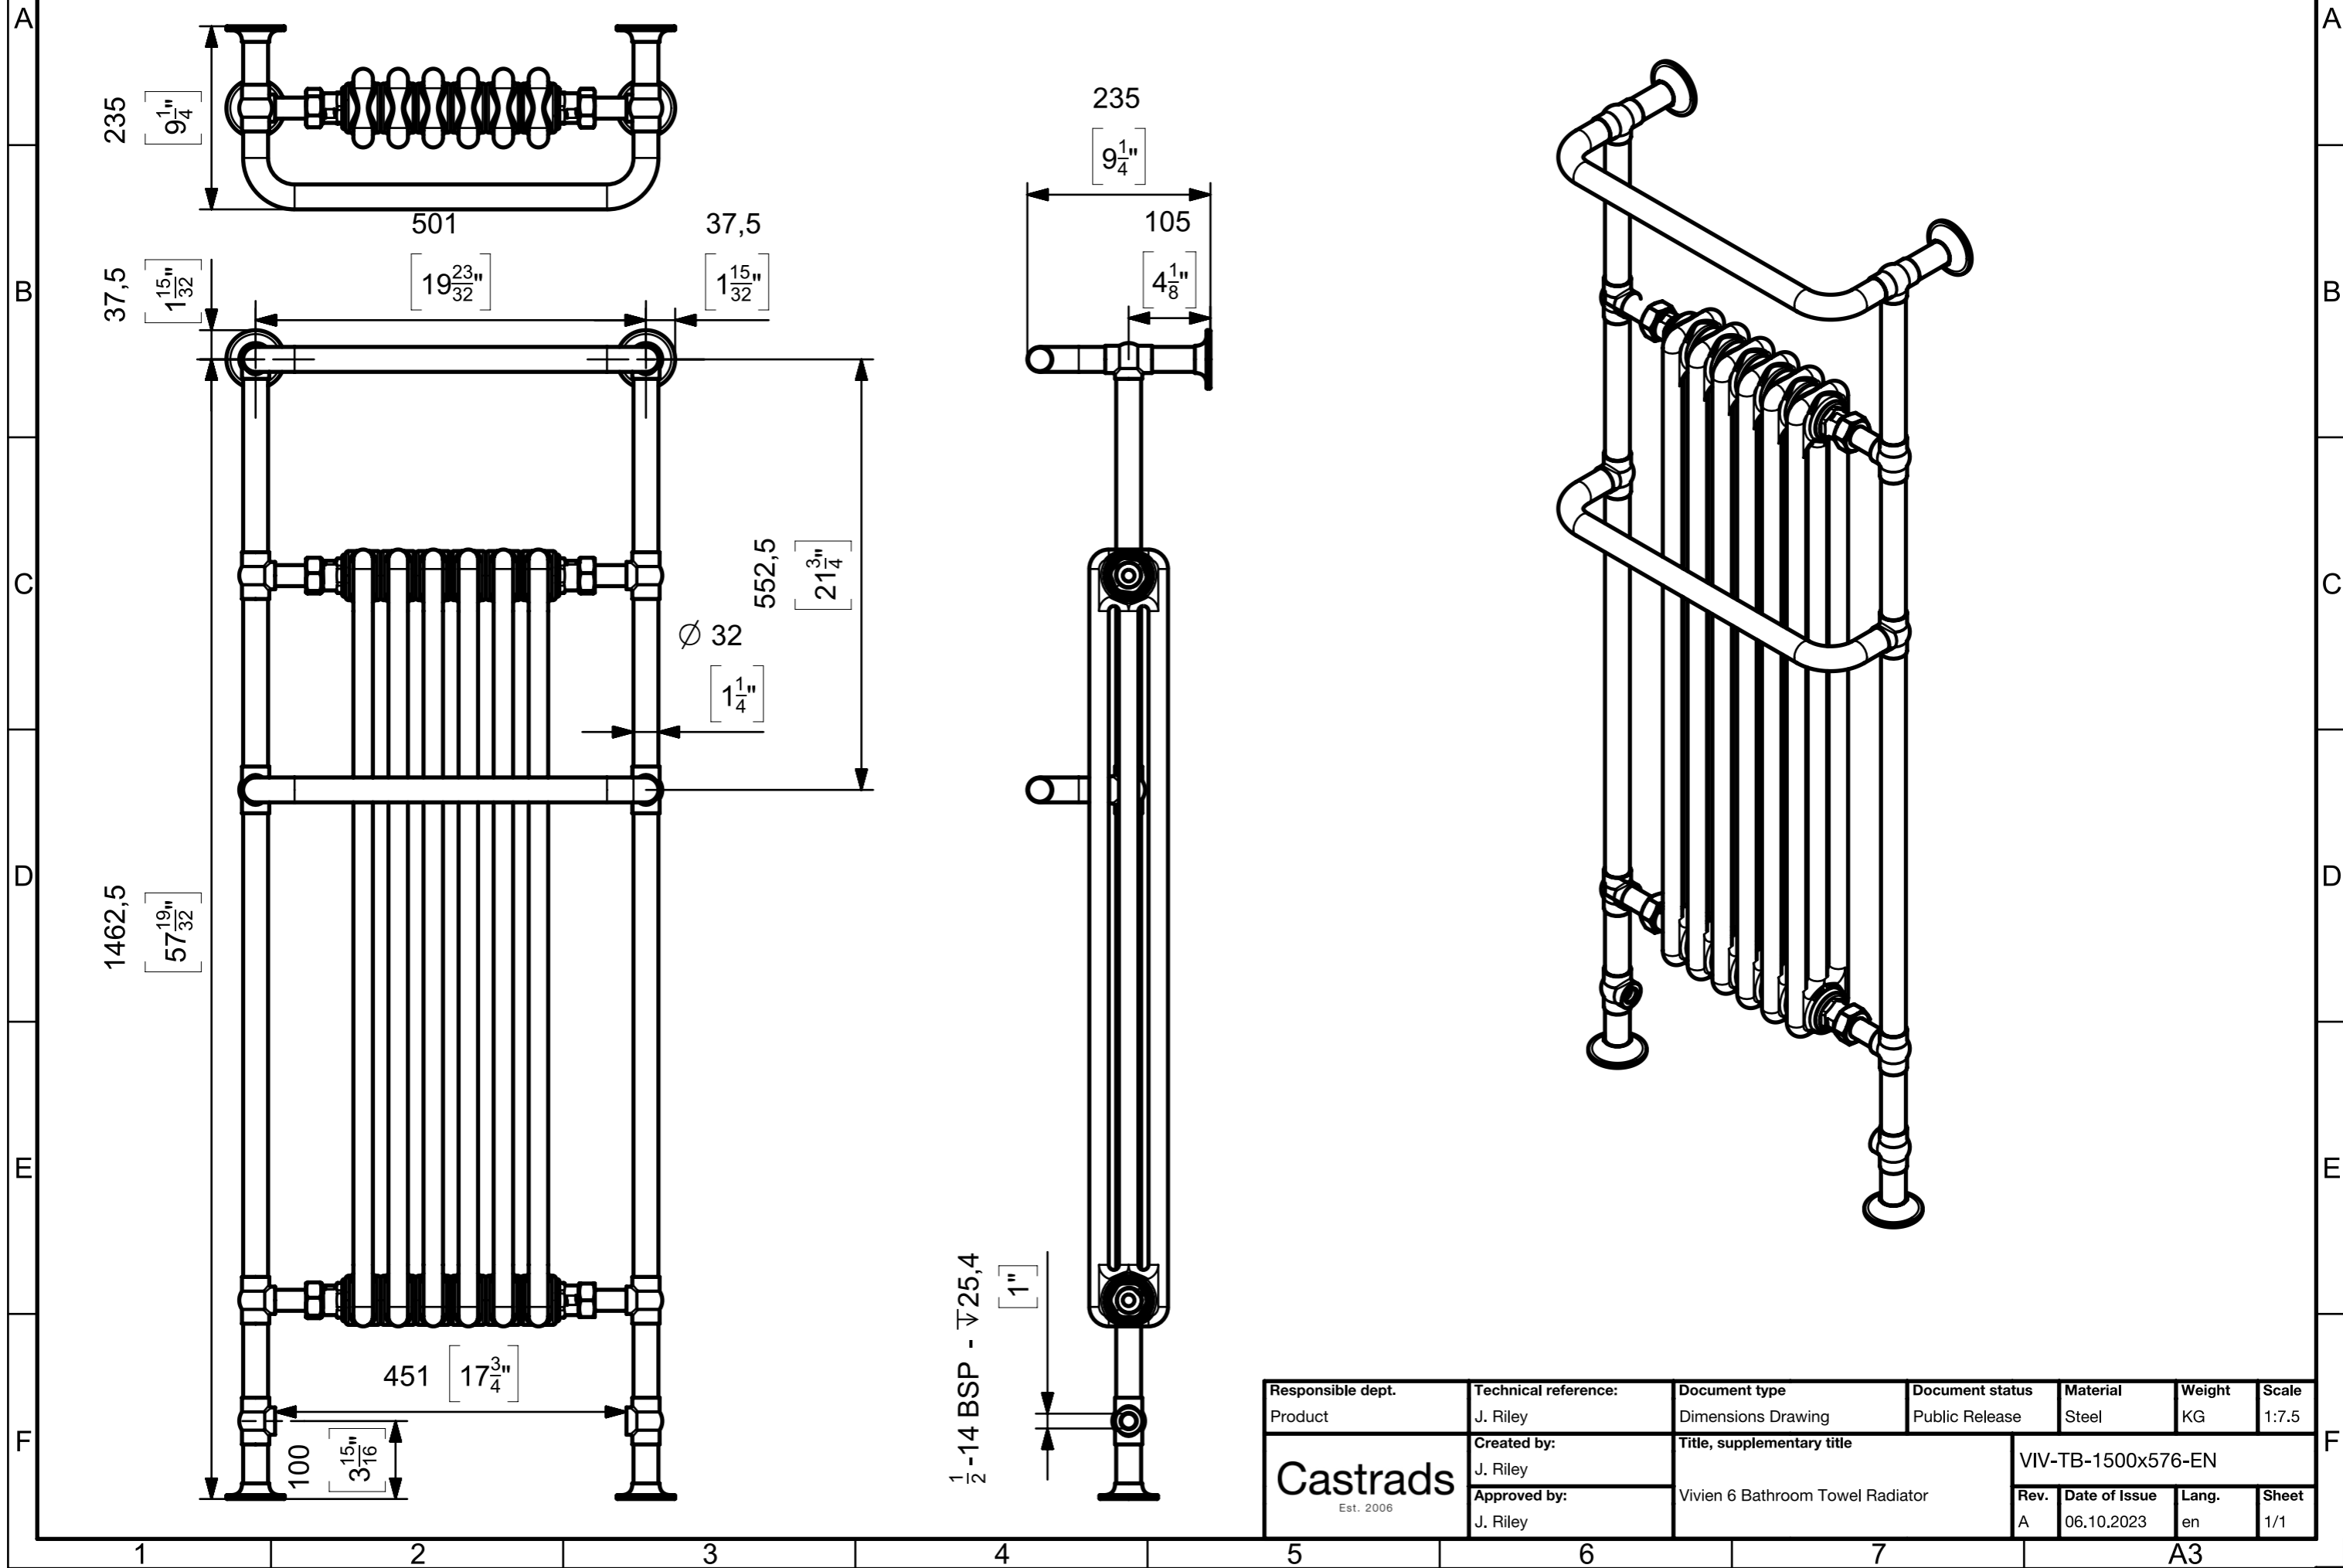

Notes
 Dual dimensions are given in millimetres followed by [inches].
 Castrads Ltd, not to be reproduced without written consent.

Responsible dept.	Technical reference:	Document type	Document status	Material	Weight	Scale
Product	J. Riley	Dimensions Drawing	Public Release	Steel	KG	1:7.5
Castrads Est. 2006	Created by:	Title, supplementary title		VIV-TB-1500x576-EN		
	Approved by:	Vivien 6 Bathroom Towel Radiator		Rev.	Date of Issue	Lang.
	J. Riley			A	06.10.2023	en
				Sheet	1/1	